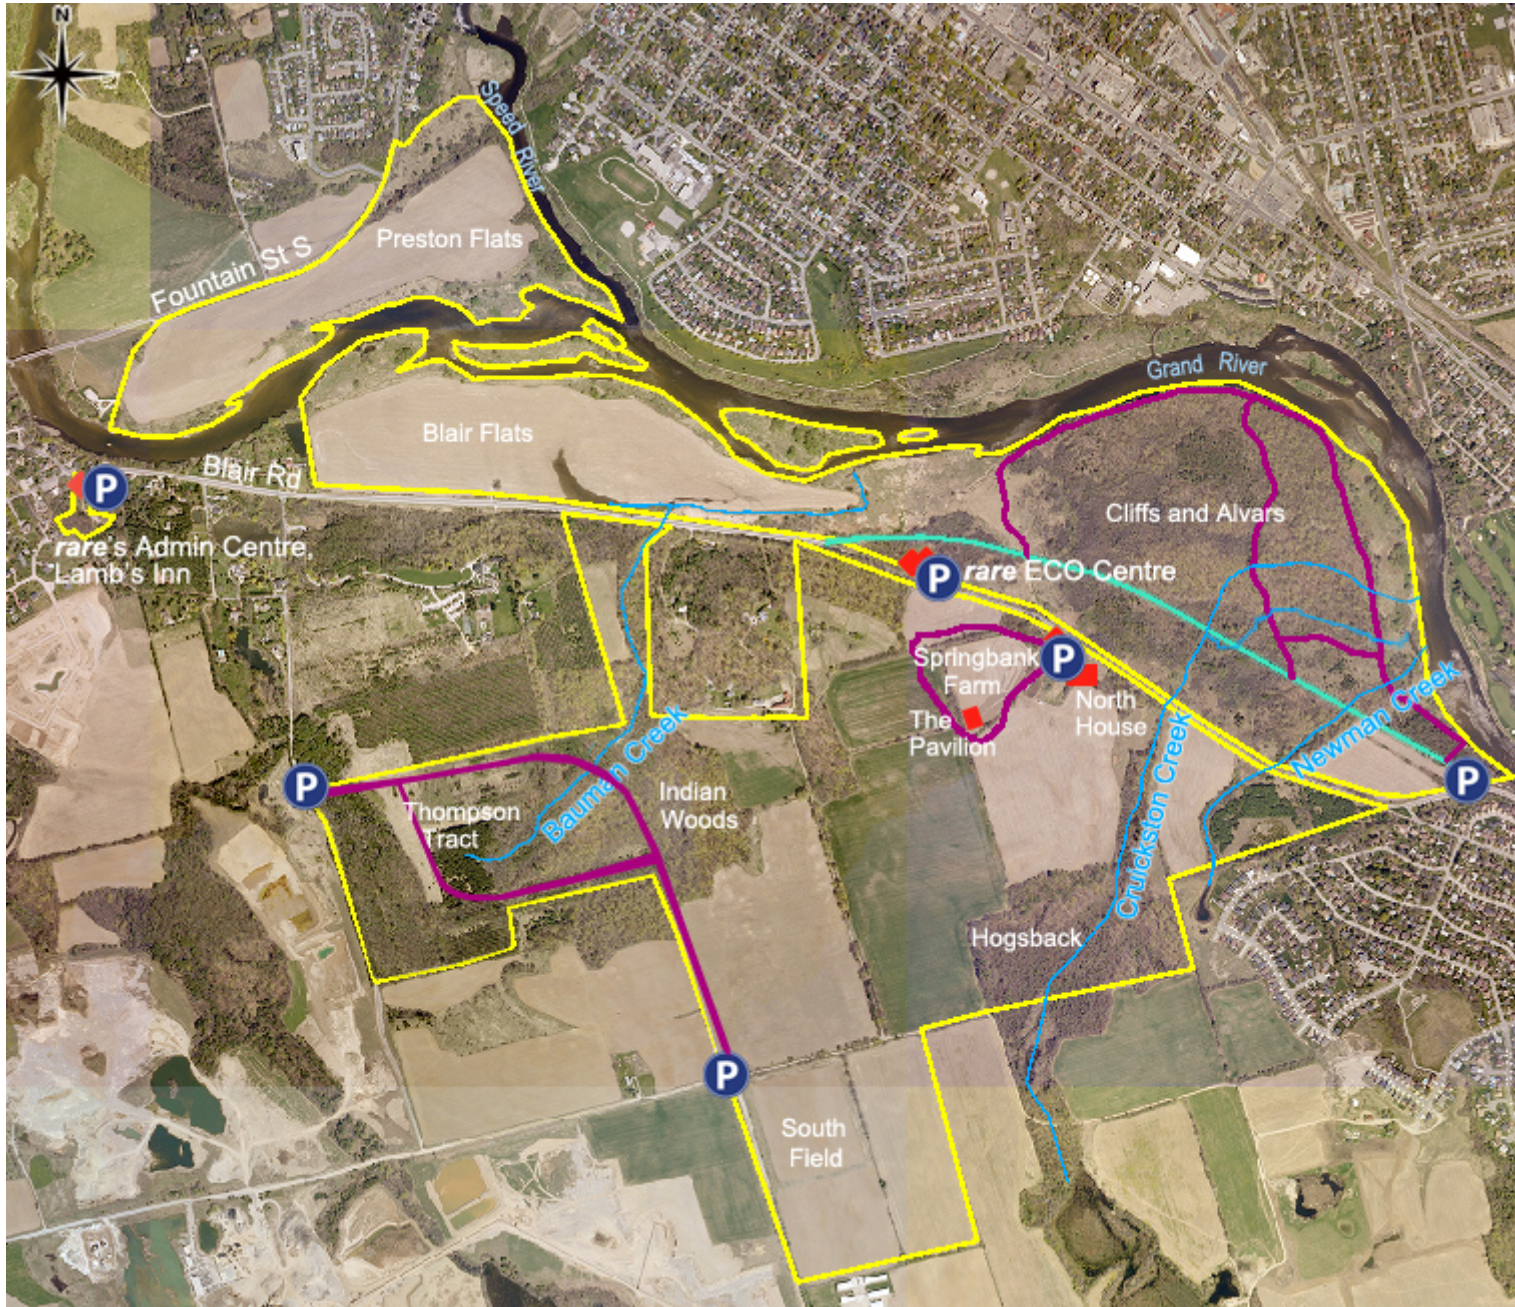

rare Trails & Sites 2013

rare Legend

-  **rare property**
-  **rare trails**
-  **Grand Trunk Trail**
-  **rare facilities**

Lamb's Inn

rare ECO Centre
Consists of Silt Barn (pictured here) and adjacent Resource House

The Pavilion

North House